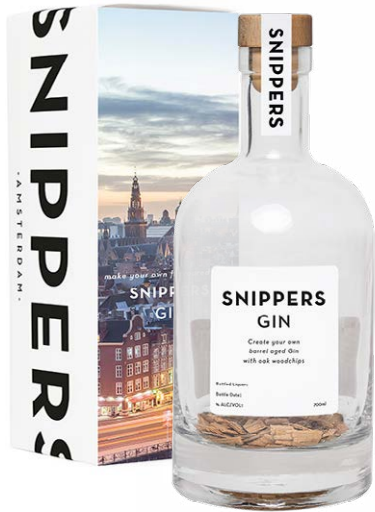

GIN 700ML
Article number: SNRG07GN00
EAN code: 8720938867071
Order unit: 6